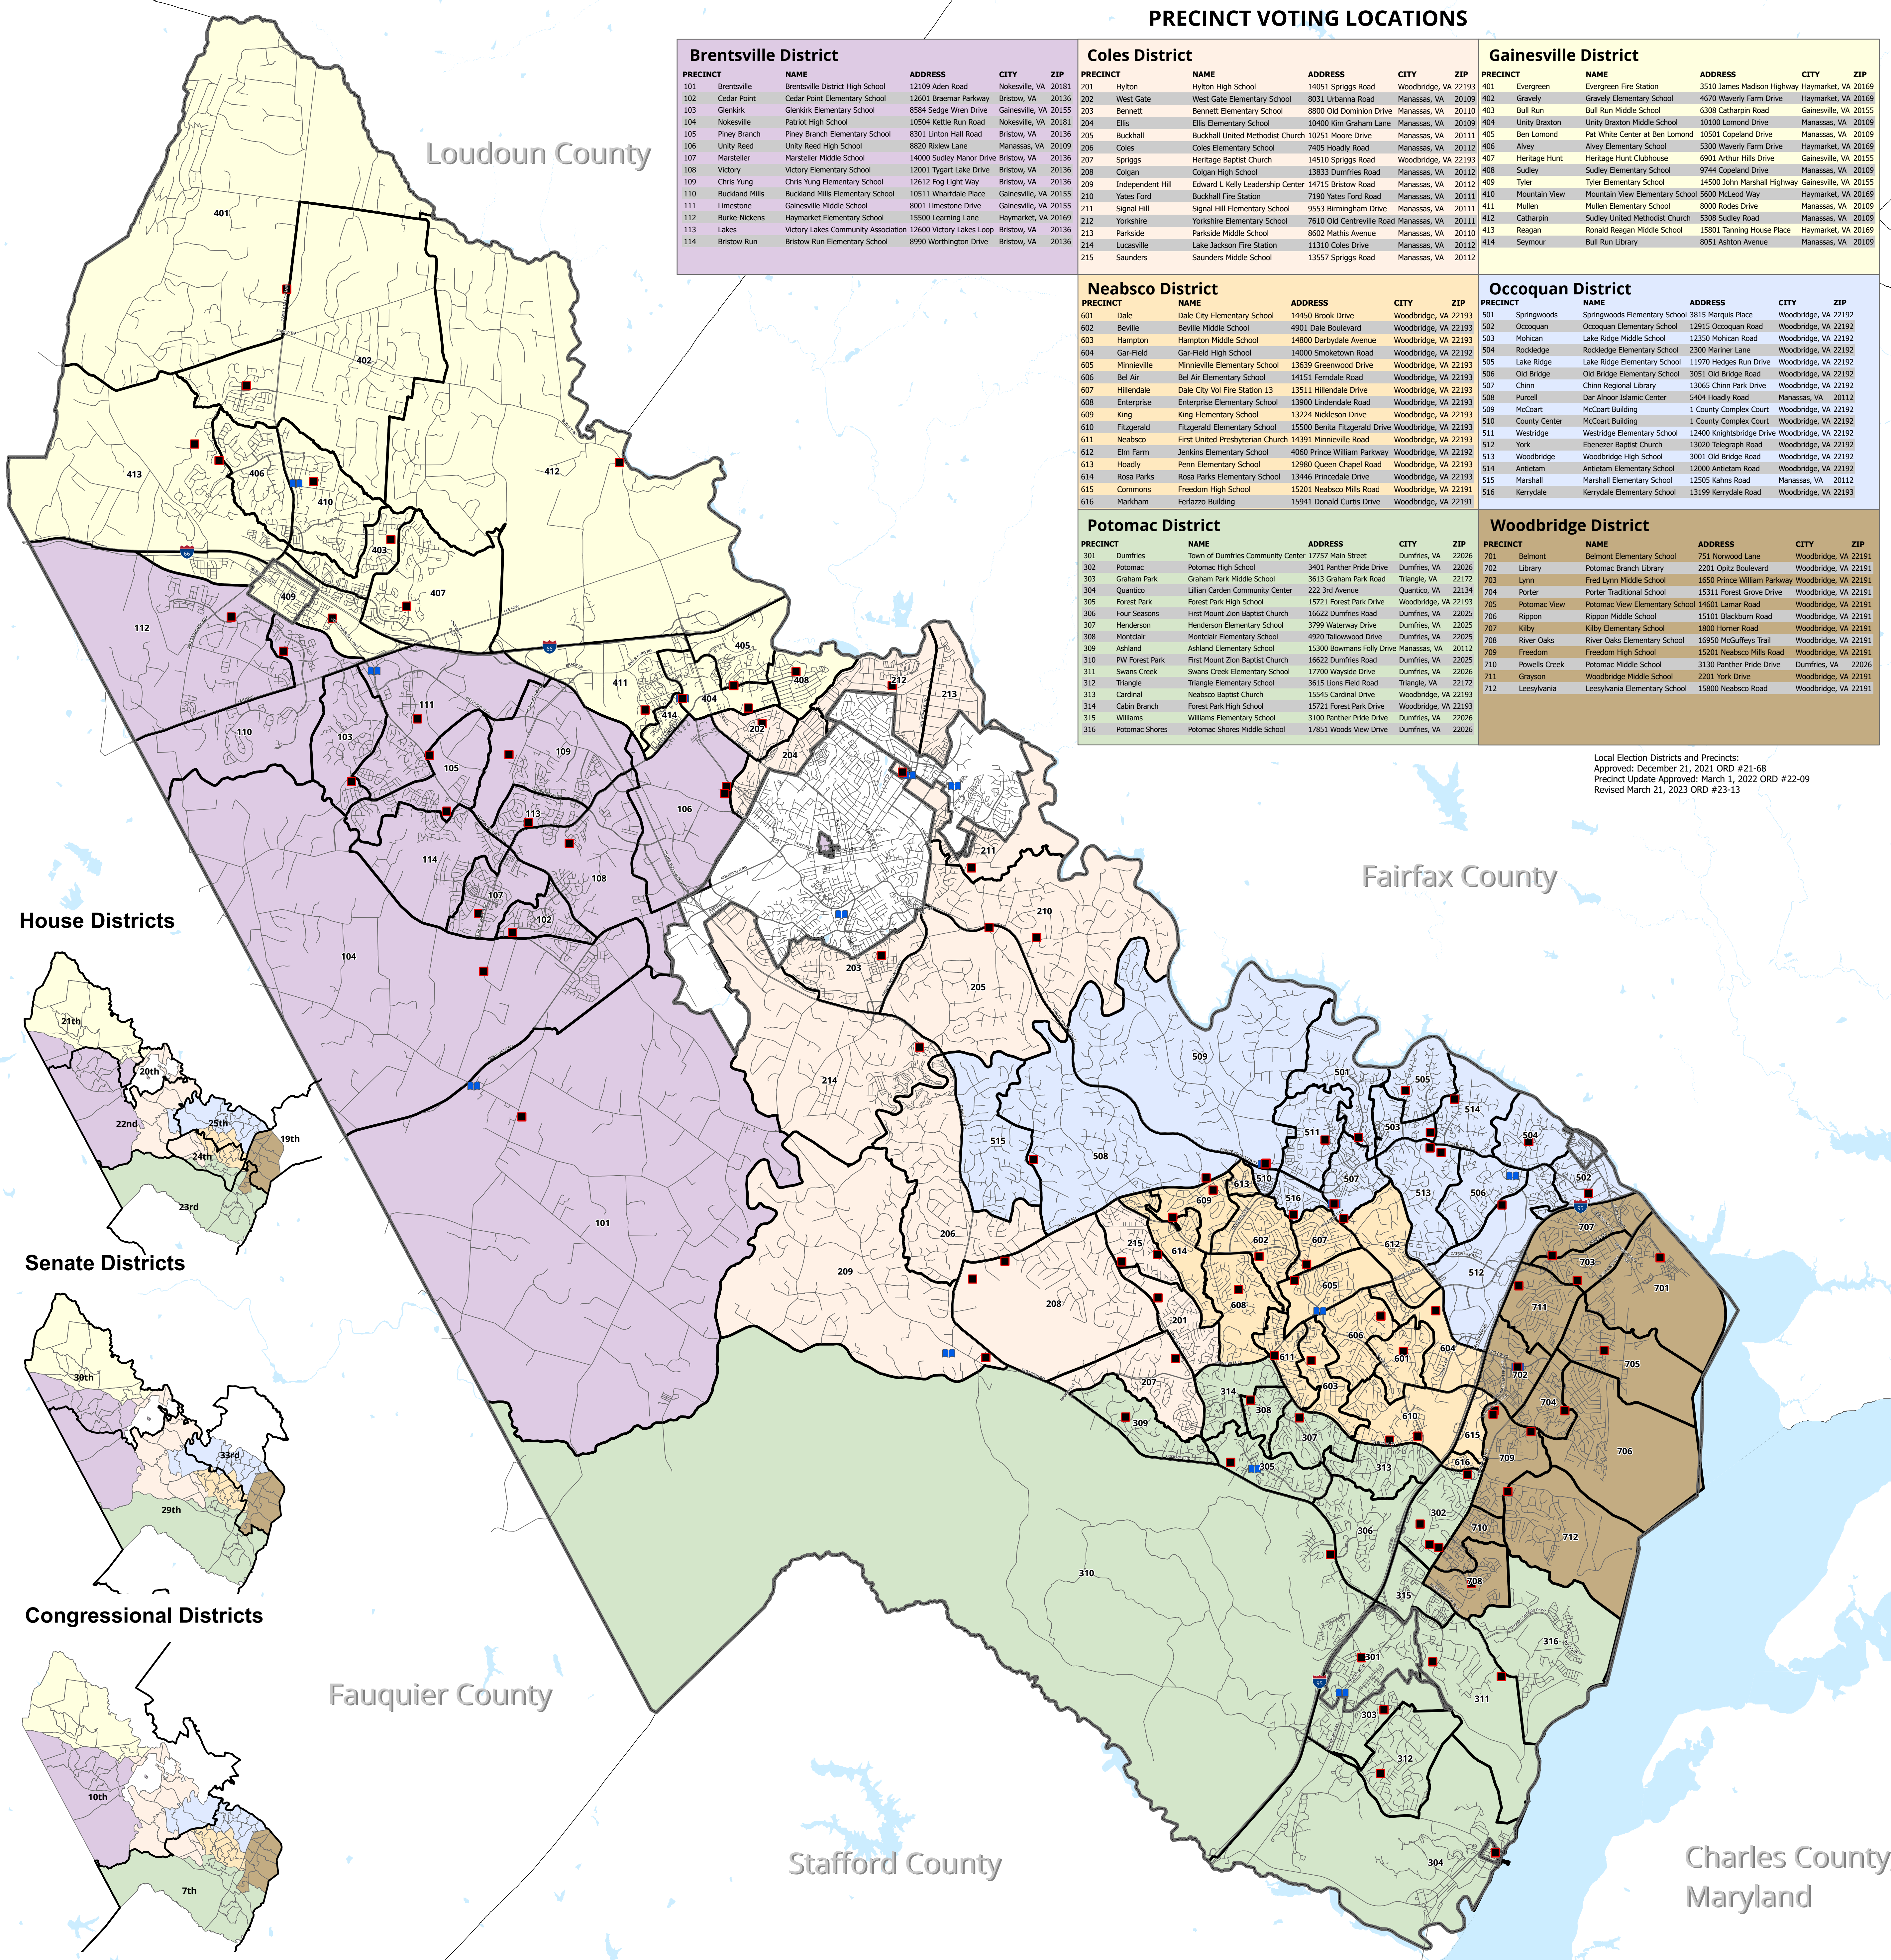

PRECINCT VOTING LOCATIONS

Woodbridge District				
PRECINCT	NAME	ADDRESS	CITY	ZIP
701	Belmont	Belmont Elementary School	751 Norwood Lane	Woodbridge, VA 22191
702	Library	Potomac Branch Library	2201 Optz Boulevard	Woodbridge, VA 22191
703	Lynn	Fred Lynn Middle School	1650 Prince William Parkway	Woodbridge, VA 22191
704	Porter	Porter Traditional School	15311 Forest Grove Drive	Woodbridge, VA 22191
705	Potomac View	Potomac View Elementary School	14601 Lamar Road	Woodbridge, VA 22191
706	Rippon	Rippon Middle School	15101 Blackburn Road	Woodbridge, VA 22191
707	Kilby	Kilby Elementary School	18000 Horner Road	Woodbridge, VA 22191
708	River Oaks	River Oaks Elementary School	16950 McCuffeys Trail	Woodbridge, VA 22191
709	Freedom	Freedom High School	15201 Neabsco Mills Road	Woodbridge, VA 22191
710	Powells Creek	Potomac Middle School	3130 Panther Pride Drive	Dumfries, VA 22026
711	Grayson	Woodbridge Middle School	2201 York Drive	Woodbridge, VA 22191
712	Leesylvania	Leesylvania Elementary School	15800 Neabsco Road	Woodbridge, VA 22191

House Districts